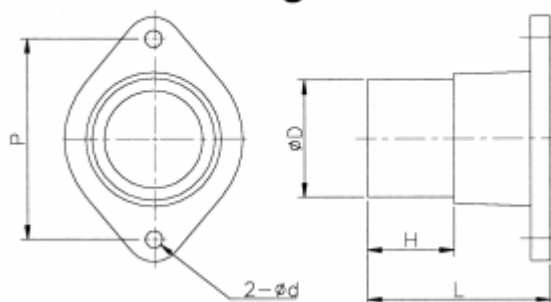

Data Sheet

Article number: 27591129132

Description: Inlet/outlet for hose pipe 1-OD-32
KB-1..

Measures

Fig. 1

Fig. 2

D	= 32
d	= 5.5
Fig.	= 1
H	= 29
L	= 35
Model	= KB-1...
P	= 50