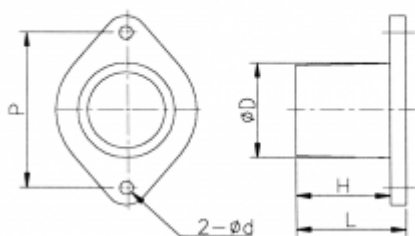

Data Sheet

Article number: 27591129132

Description: Inlet/outlet for hose pipe 1-OD-32
KB-1..

Measures

Fig. 1

Fig. 2

D	= 32
d	= 5.5
Fig.	= 1
H	= 29
L	= 35
Model	= KB-1...
P	= 50